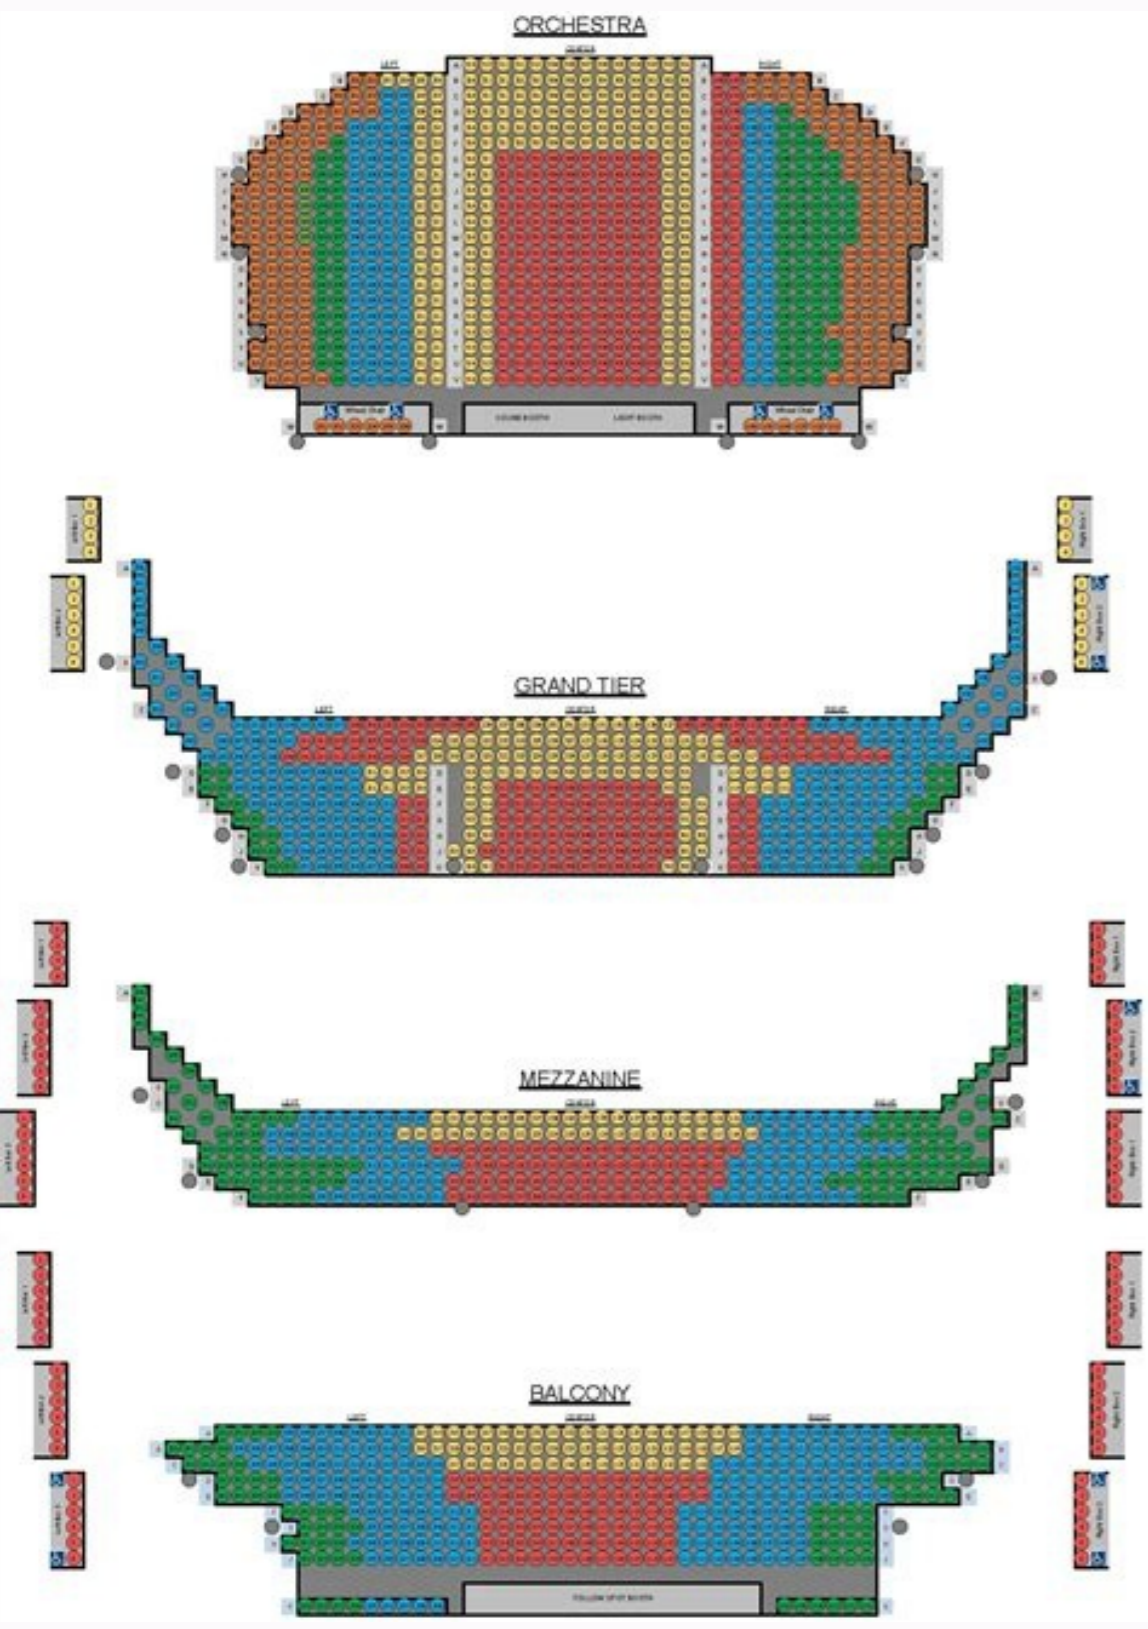

Parking near blumenthal theater.