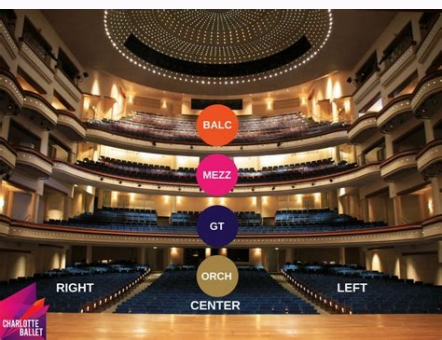

Parking near blumenthal theater.